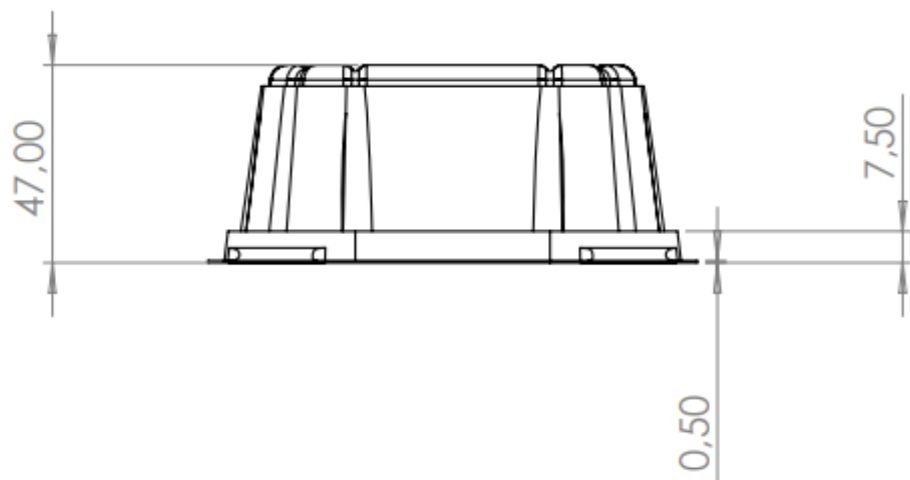

ARTICLE NUMBER
P-4022-1
ARTICLE NAME
Bageri Lock R:23
LINK TO OUR CATALOUGE

PRODUCT

Capacity:	
Netweight g:	10,5
Material:	R-PET 100% R-PET
Color:	Transparent
Food approved:	Yes
Temp:	-40 / +70

WELLBOX

Box dimensions	Length:	Depth:	Height:
mm	570	380	380
Pcs/box:	400		
Innerbag (PE) g:	40		
Box weight:	650		
Total box weight g:	4,89		
GS1-art: (GTIN)	7350126540557		

PALLET EUR ISPM Cert

Box/layer:	4
Layers/pallet:	5
Box/pallet:	20
Product/pallet:	8 000
Pallet weight kg (excl pall):	97,8
Pallet height cm (excl pall):	1900

INP Solutions AB • Blockvägen 7 • 341 32 Ljungby
E-mail: cb@inp.se • Website: INP.se