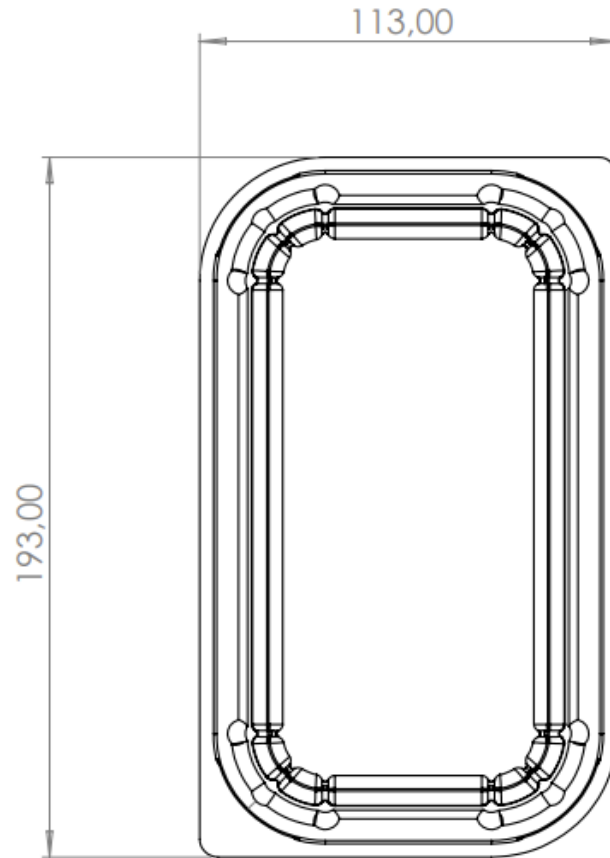

ARTICLE NUMBER
P-4022-1
ARTICLE NAME
Bageri Lock R:23
LINK TO OUR CATALOUGE

PRODUCT

Capacity:	
Netweight g:	10,5
Material:	R-PET 100% R-PET
Color:	Transparent
Food approved:	Yes
Temp:	-40 / +70

WELLBOX

Box dimensions	Length:	Depth:	Height:
mm	570	380	380
Pcs/box:	400		
Innerbag (PE) g:	40		
Box weight:	650		
Total box weight g:	4,89		
GS1-art: (GTIN)	7350126540557		

PALLET EUR ISPM Cert

Box/layer:	4
Layers/pallet:	5
Box/pallet:	20
Product/pallet:	8 000
Pallet weight kg (excl pall):	97,8
Pallet height cm (excl pall):	1900

INP Solutions AB • Blockvägen 7 • 341 32 Ljungby
E-mail: cb@inp.se • Website: INP.se