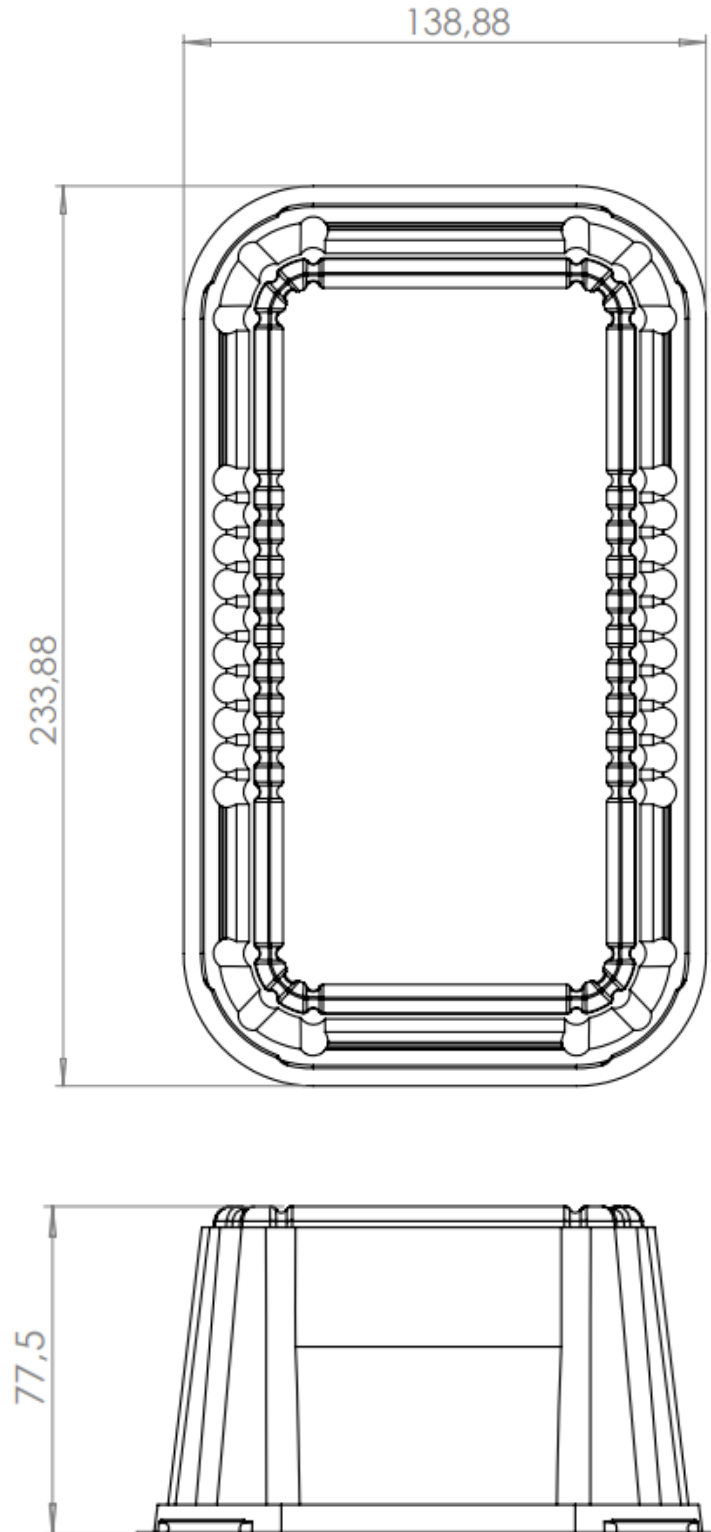

<b>ARTICLE NUMBER</b>
P-4033-1
<b>ARTICLE NAME</b>
Bageri Lock
<a href="#">LINK TO OUR CATALOUGE</a>

**PRODUCT**

Capacity:	
Netweight g:	21,5
Material:	R-PET 100% R-PET
Color:	Transparent
Food approved:	Yes ISO22000 Cert
Temp:	-40 / +70

**WELLBOX**

Box dimension	Length:	Depth:	Height:
mm	780	390	480
Pcs/box:	440		
Innerbag (PE) g:	40		
Box weight:	870		
Total box weight kg:			10,37
GS1-art: (GTIN)	7350126540601		

**PALLET EUR ISPM Cert**

Box/layer:	4
Layers/pallet:	5
Box/pallet:	12
Product/pallet:	5 280
Pallet weight kg (excl pall):	124,44
Pallet height cm (excl pall):	2400

INP Solutions AB • Blockvägen 7 • 341 32 Ljungby  
E-mail: cb@inp.se • Website: INP.se