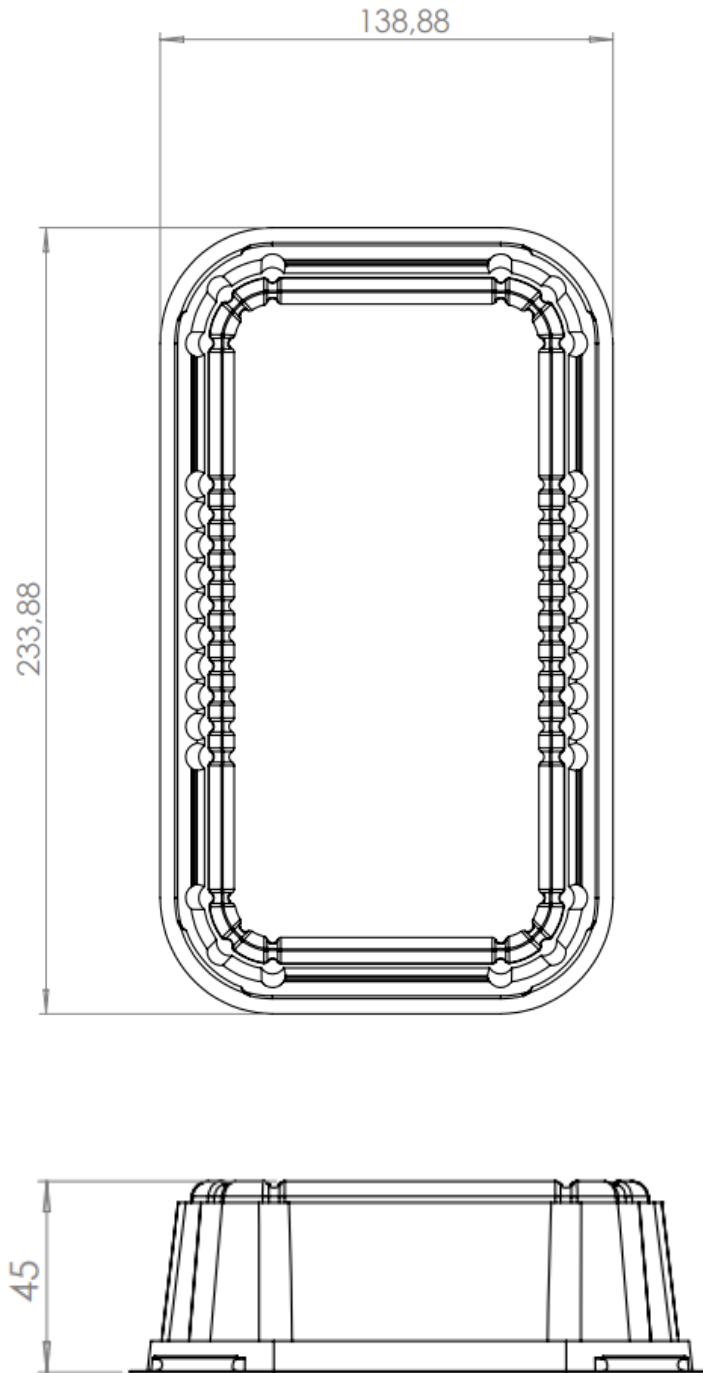

PRODUCT SHEET/DRAWING BELONGS TO INP AB AND IS CONFIDENTIAL