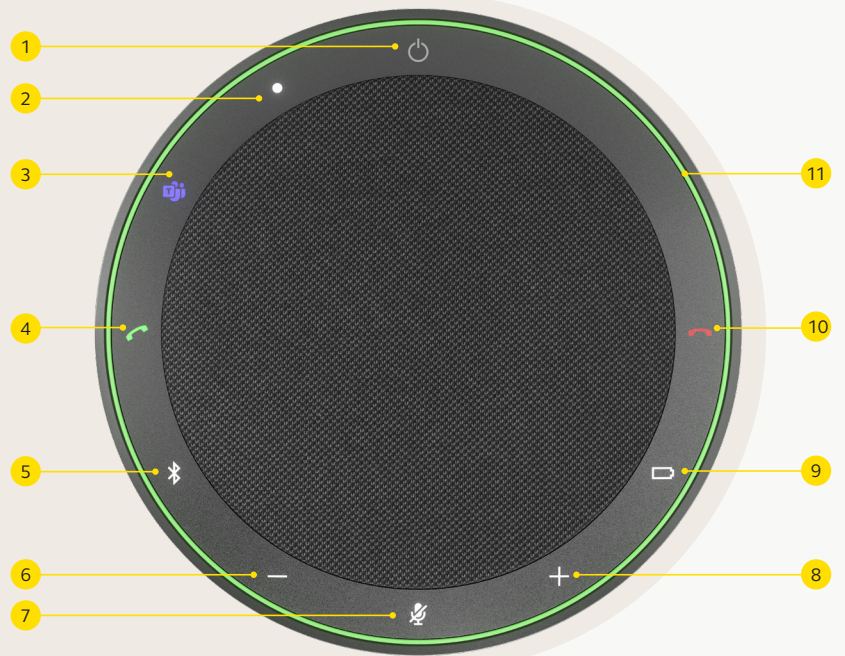

HOW TO USE

①		Power on/off
②		Smart button (use when linking two devices together)
③		Microsoft Teams button (MS variant)
④		Answer call
⑤		Bluetooth pairing
⑥		Volume down
⑦		Mute microphone
⑧		Volume up
⑨		Battery status
⑩		End/reject call
⑪		Microphone Quality Indicator & Status LED ring

HOW TO CONNECT

Hold the Bluetooth button for 3 seconds and follow the voice-guided instructions to pair to your smartphone or tablet. Or connect the USB cable to any available USB C or A port on your computer. The status LED ring will light up white to indicate the speakerphone is connected and powered on.

Plug-and-play